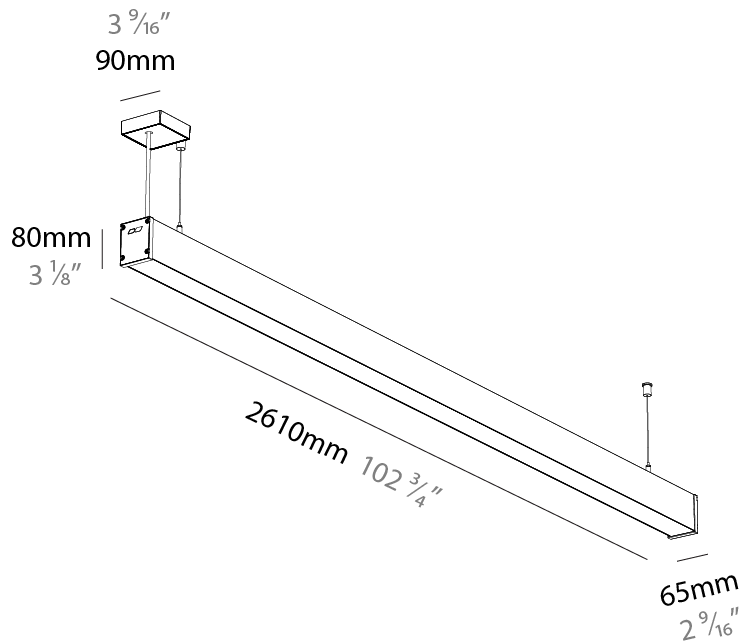

GENERAL

Series: Slider Straight IP54
Partner: Prolicht
Division: Architectural
Installation: Suspension
Product Type: Linear Profiles
Mounting Location: Ceiling
Light Distribution: Direct

PHYSICAL

Shape: Rectangle
Length (mm): 2610
Length (in): 102 3/4
Width (mm): 65
Width (in): 2 9/16
Height (mm): 80
Height (in): 3 1/8
Weight (kg): 4.100

Diffuser: Diffuser - Opal, Micro-prism, Clear Micro-prism, Glare Control, Wallwasher Right, Wallwasher Left, Wallwash Double Asymmetric

Fixture Finish: SSR / BKV / CWI / CRY / HAB / UFT / ITA / RUA / FTG / MYG / LOD / PUS / FRO / FUP / KIA / POP / BLS / SPG / MEY / GOH / CHC / COM / ABZ / JAG / OBR / MOS / ROR

Fixture Material: Aluminum Die Cast
Cable Details: 2,000mm/78 3/4" or 6,000mm/236 1/4" Transparent Cable

ELECTRICAL

Lamp Type: LED (Zhaga Standard)
Input Wattage (W): 56
Total Output Wattage (W): 54.9
Dimming: Non-Dimmable
Driver Included: No
Driver Location: Remote
Driver Class: Class 2
Input Voltage (V): 120
Upon Request: DALI Dimming, MATTER Dimming

LED

Color Temperature (°K): 2700 / 3000 / 3500 / 4000
Max. Delivered Lumen (lm): 5754 - 8000
Nominal Lumen (lm): 8880 - 9270
CRI: >90 CRI
Lamp Life (hrs): 50000

OPTICAL

RATINGS AND CERTIFICATIONS

Certified By: Certified for North American Standards
IP rating: IP54